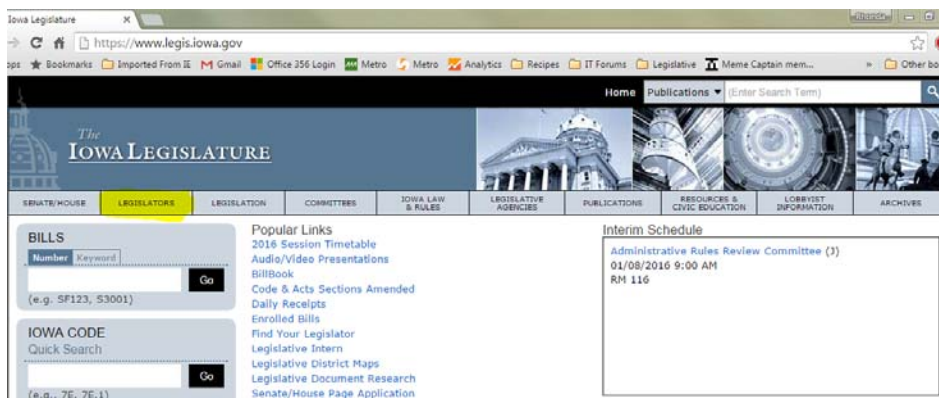

How to Find Your Legislators

Using the Iowa Legislature website (www.legis.iowa.gov)

There are several ways to find your legislators. Here's the various ways and why you might prefer one way over the other.

1. Find by Senate, House or All Legislators
2. Find by District Maps
3. Find by Address, City or ZIP

Find by Senate, House or All Legislators List

When you want a full list of all the legislators for your comprehensive planning area, I find this to be most useful. It also allows you to filter and sort the District No. and County.

1. **From the home page, select Legislators** (see highlighted link below).