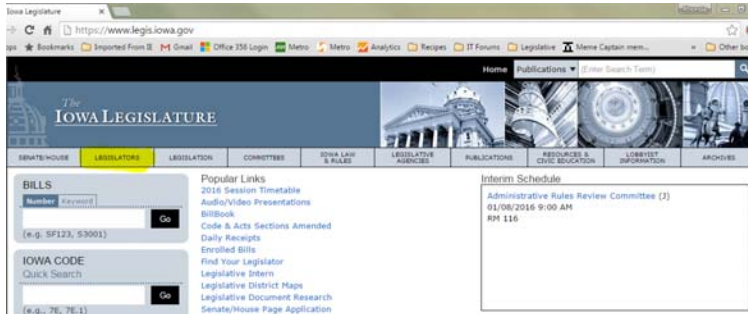

Find Your Legislator by Address, City or ZIP

This works if you are looking the legislators for your business address or home, but not very well if you are looking for your comprehensive planning area.

1. From the home page, select **Legislators** (see highlighted link below).

2. Select **Find Your Legislator** (see two highlighted options below).