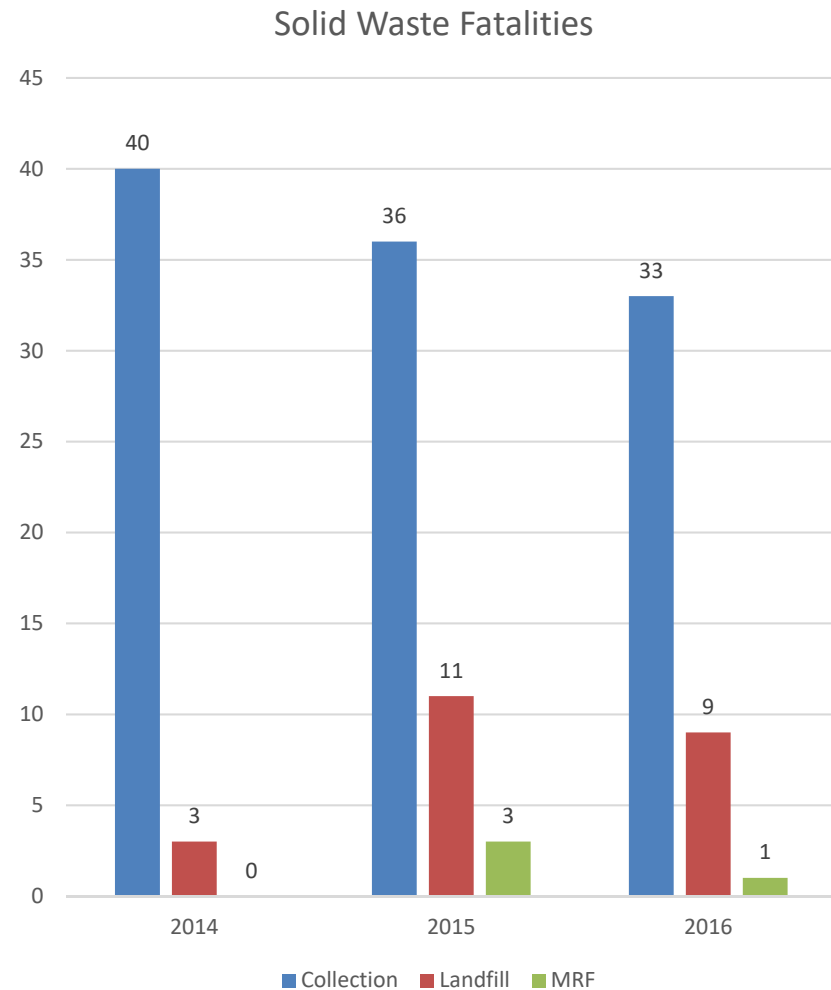

SWANA[®]
SOLID WASTE ASSOCIATION
of North America

5TH DEADLIEST JOB

Chart 3. Civilian occupations with high fatal work injury rates, 2016

SWANA[®]
SOLID WASTE ASSOCIATION
of North America

2016 National Data

Bureau of Labor Statistics *Census of Fatal Occupational Injuries (CFOI)*

- 33 collection fatalities
- 9 landfill fatalities
- 1 MRF fatality

SWANA[®]
SOLID WASTE ASSOCIATION
of North America

Collection Fatalities

Solid Waste Collection Fatalities

SWANA[®]
SOLID WASTE ASSOCIATION
of North America

2017 SWANA Data *[PROVISIONAL]*

113 Fatal Incidents Resulting in 117 Fatalities

- **Both workers & members of the public**
- **Occurred during collection & at MRFs, TS, landfills, etc.**