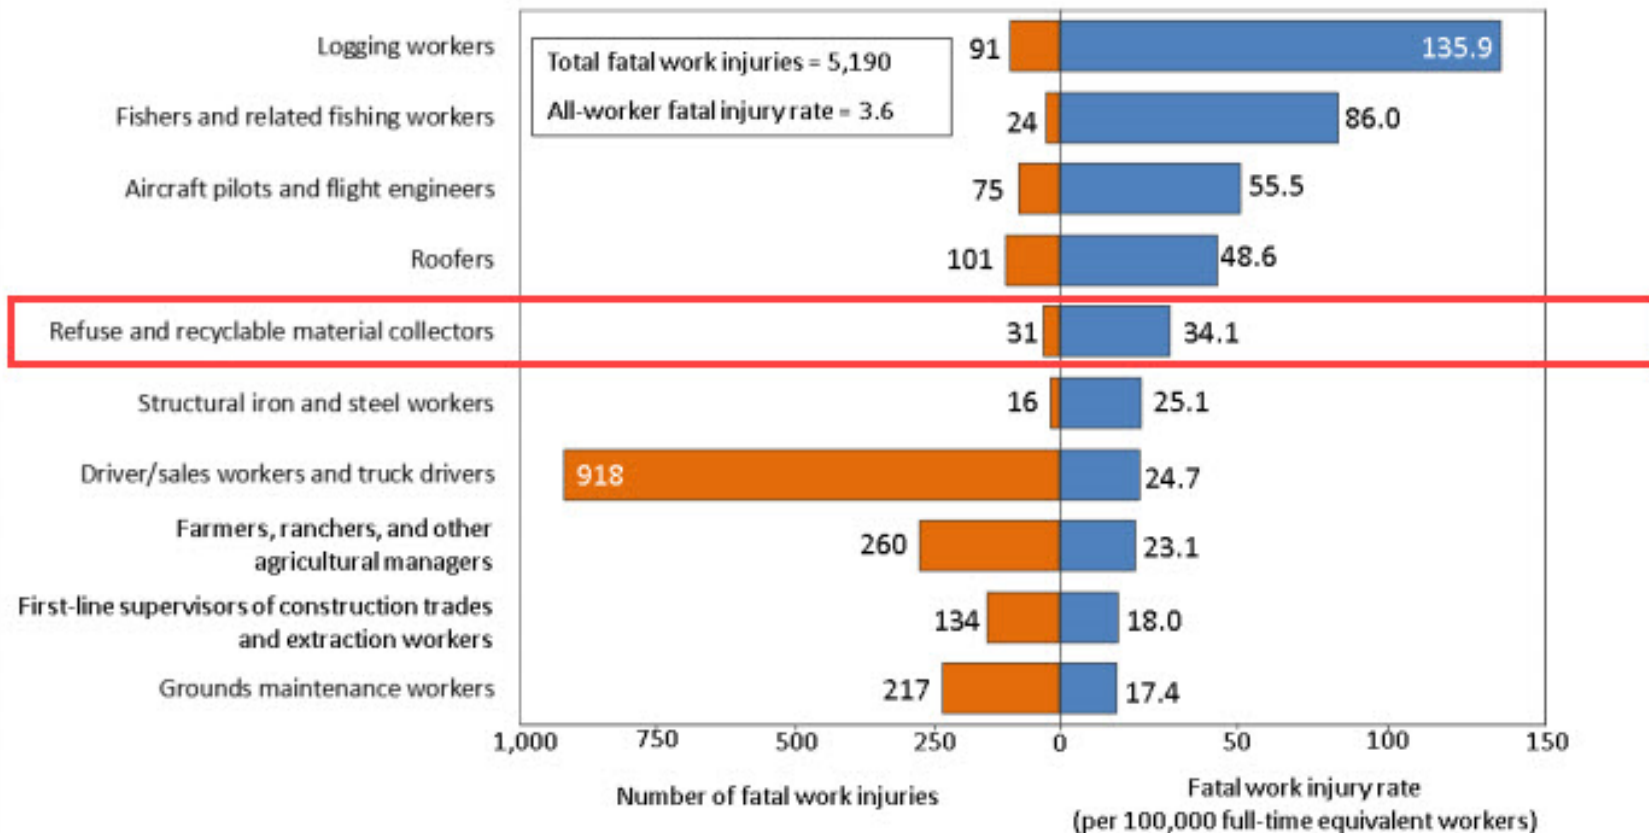

SWANA[®]
SOLID WASTE ASSOCIATION
of North America

5TH DEADLIEST JOB

Chart 3. Civilian occupations with high fatal work injury rates, 2016

SWANA[®]
SOLID WASTE ASSOCIATION
of North America

2016 National Data

Solid Waste Collection Fatalities

SWANA[®]
SOLID WASTE ASSOCIATION
of North America

2017 SWANA Data *[PROVISIONAL]*

113 Fatal Incidents Resulting in 117 Fatalities

- **Both workers & members of the public**
- **Occurred during collection & at MRFs, TS, landfills, etc.**