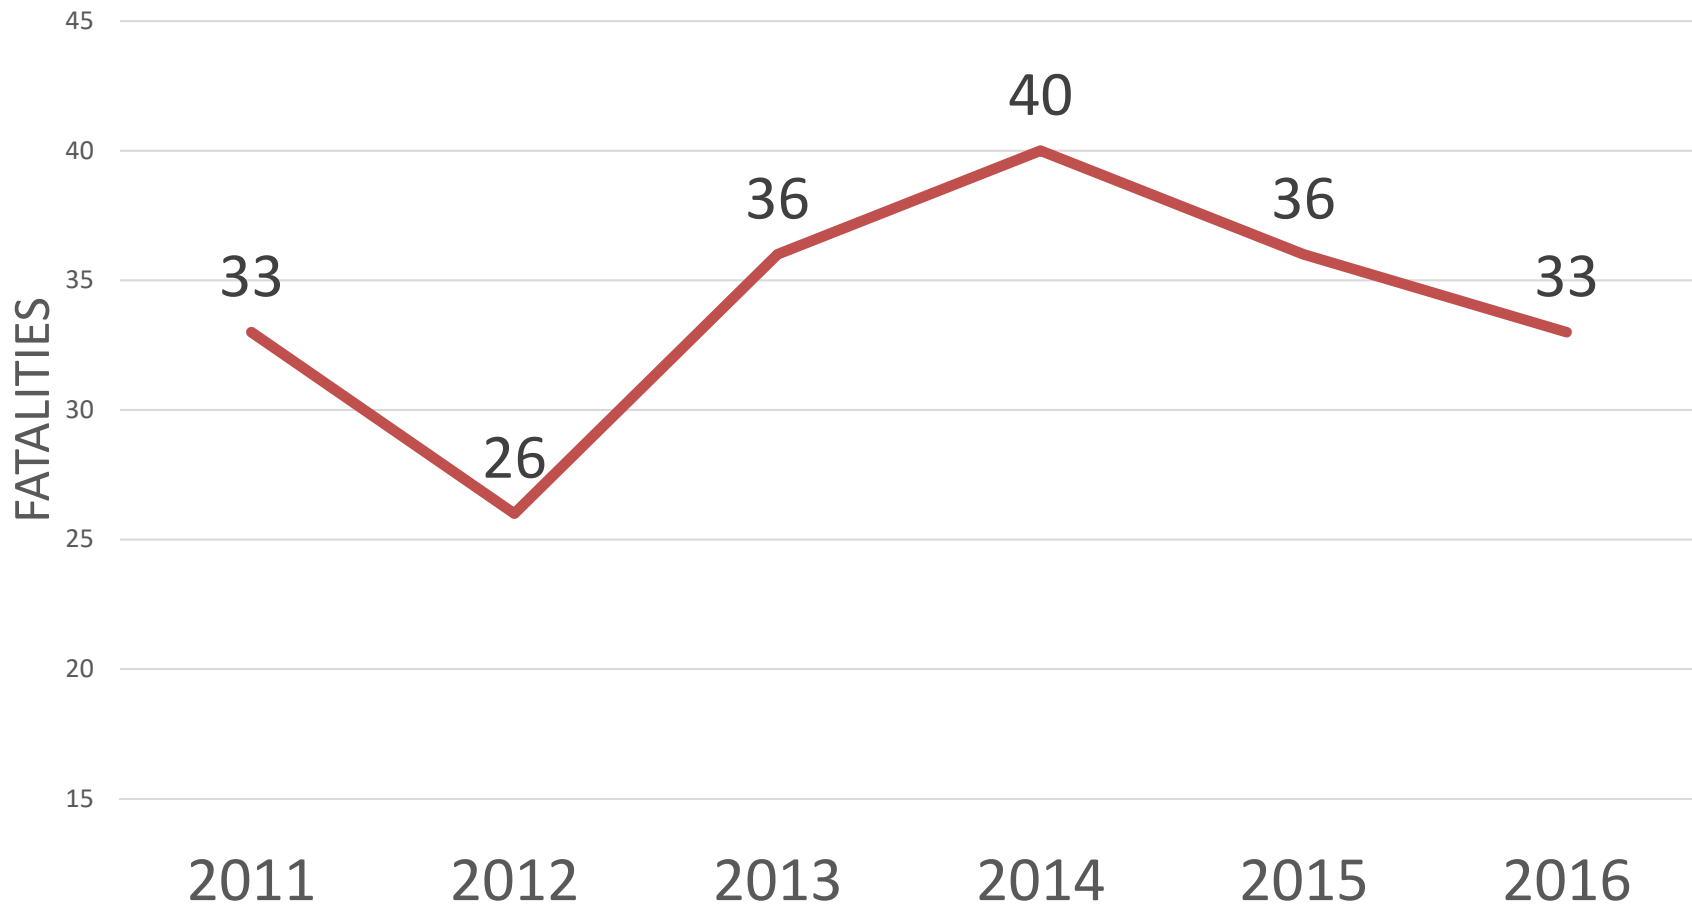

SWANA[®]
SOLID WASTE ASSOCIATION
of North America

5TH DEADLIEST JOB

Chart 3. Civilian occupations with high fatal work injury rates, 2016

SWANA[®]
SOLID WASTE ASSOCIATION
of North America

2016 National Data

Bureau of Labor Statistics *Census of Fatal Occupational Injuries (CFOI)*

- 33 collection fatalities
- 9 landfill fatalities
- 1 MRF fatality

SWANA[®]
SOLID WASTE ASSOCIATION
of North America

Collection Fatalities

Solid Waste Collection Fatalities

SWANA[®]
SOLID WASTE ASSOCIATION
of North America

2017 SWANA Data *[PROVISIONAL]*

113 Fatal Incidents Resulting in 117 Fatalities

- **Both workers & members of the public**
- **Occurred during collection & at MRFs, TS, landfills, etc.**

SWANA[®]

SOLID WASTE ASSOCIATION
of North America

2017 SWANA Data *[PROVISIONAL]*

83 members of the public died

- **Majority were killed in vehicle accidents**
- **21 pedestrians**
- **7 bicyclists**
- **3 motorcyclists**